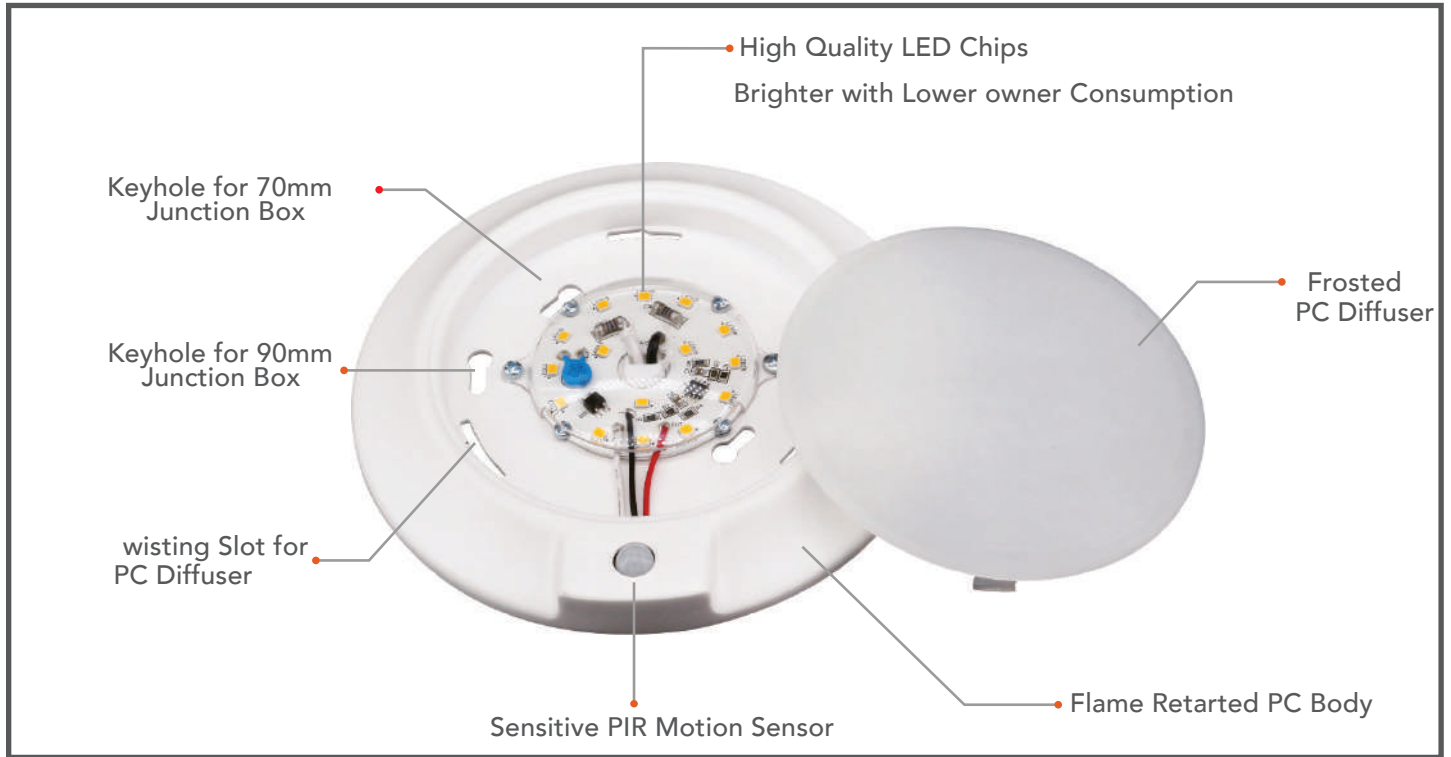

Date:	Type:
Project Name:	Part Number:

FEATURES