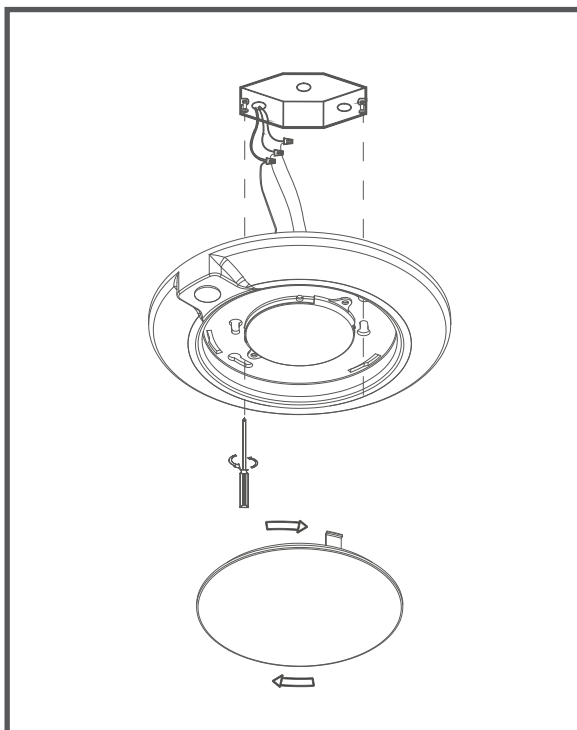

APPLICATIONS

- Closets
- Workrooms
- Basement
- Storage Areas
- Utility rooms

SPECIFICATION

ORDER #	MODEL#	LUMENS OUTPUT	WATTS	VOLTS	BEAM ANGLE	POWER FACTOR	CCT	CRI
R31010	RENO-WSPRENO-PIR-CSC3030-4KWH	600lm	10W	120V	120°	0.95	4000K Natural White	80

Date:	Type:
Project Name:	Part Number:

FEATURES

INSTALLATION

DIMENSION