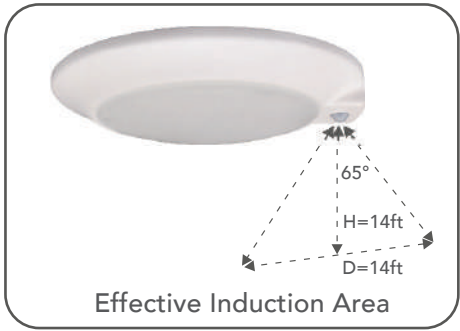

SPECIFICATION

ORDER #	MODEL#	LUMENS OUTPUT	WATTS	VOLTS	BEAM ANGLE	POWER FACTOR	CCT	CRI
R31010	RENO-WSPRENO-PIR-CSC3030-4KWH	600lm	10W	120V	120°	0.95	4000K Natural White	80